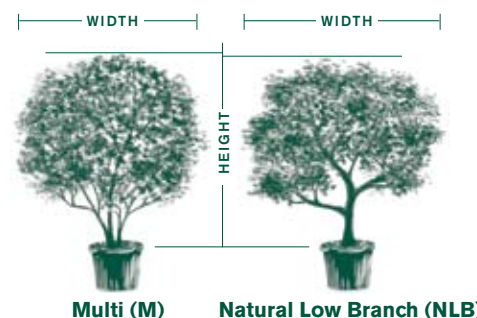

TREES

Standard (STD), Low Branch Standard (LBS), Natural Straight (NS)

The specifications include:

- Height from the soil inside the container to the top of the tree
- Width of the foliage or branches
- Caliper of 4" or less measured at 6" from the soil and caliper of larger than 4" is measured 12" from the soil

Multi (M), Natural Low Branched (NLB)

The specifications include:

- Height from the soil inside the container to the top of the tree
- Width of the foliage or branches
- Caliper is usually not included due to the low branching or multi growth habit

Palms

The specifications include:

- Height from the soil inside the container to the top of the tree
- Width of the foliage
- Trunk Height (BTF or BTH) measured from the soil level to the base of the heart leaf