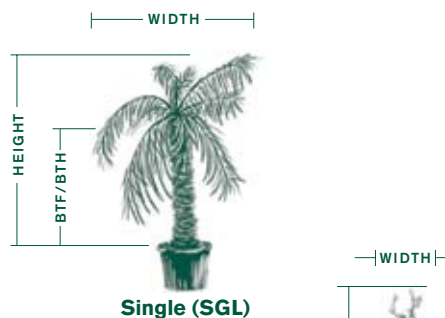

TREES

Standard (STD), Low Branch Standard (LBS), Natural Straight (NS)

The specifications include:

- Height from the soil inside the container to the top of the tree
- Width of the foliage or branches
- Caliper of 4" or less measured at 6" from the soil and caliper of larger than 4" is measured 12" from the soil

Multi (M), Natural Low Branched (NLB)

The specifications include:

- Height from the soil inside the container to the top of the tree
- Width of the foliage or branches
- Caliper is usually not included due to the low branching or multi growth habit

Palms

The specifications include:

- Height from the soil inside the container to the top of the tree
- Width of the foliage
- Trunk Height (BTF or BTH) measured from the soil level to the base of the heart leaf

SHRUBS & VINES

The specifications include:

- Height from the soil inside the container to the top of the plant
- Width of the foliage

ESPALIERS

The specifications include:

- Coverage percentage. How much of the trellis is covered
- Fullness percentage. How thick is the plant material on the trellis
- 5 Gallon Trellis measures 3' tall x 3' wide
- 15 Gallon Trellis measures 5' tall x 4' wide