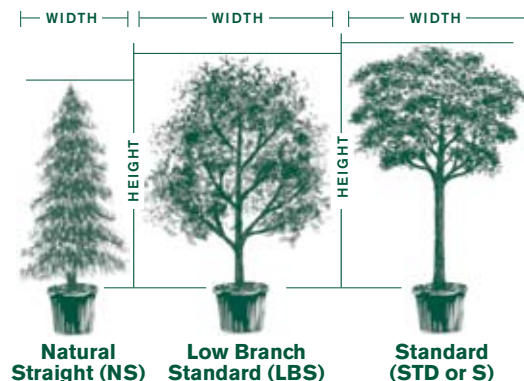

Poodle 2-Tier (2-P)

Poodle 3-Tier (3-P)

Natural Straight (NS)

Low Branch Standard (LBS)

Standard (STD or S)

Single (SGL)

Espalier (ESP)

Plant Forms not to scale. Illustrations copyrighted Boething Treeland Farms, Inc. ©2004

Order by 10:00 a.m. for next day delivery to most areas in CA, NV, AZ

Plant Application Guide

Plant Specifications

For specimen box trees and large quantities of shrubs we provide plant specifications upon your request. The American Standard for Nursery Stock is our general guide for specifications, but we do include measurements specific to containerized material grown in California. We measure specifications as shown below:

TREES

Standard (STD), Low Branch Standard (LBS), Natural Straight (NS)

The specifications include:

- Height from the soil inside the container to the top of the tree
- Width of the foliage or branches
- Caliper of 4" or less measured at 6" from the soil and caliper of larger than 4" is measured 12" from the soil

Multi (M), Natural Low Branched (NLB)

The specifications include:

- Height from the soil inside the container to the top of the tree
- Width of the foliage or branches
- Caliper is usually not included due to the low branching or multi growth habit